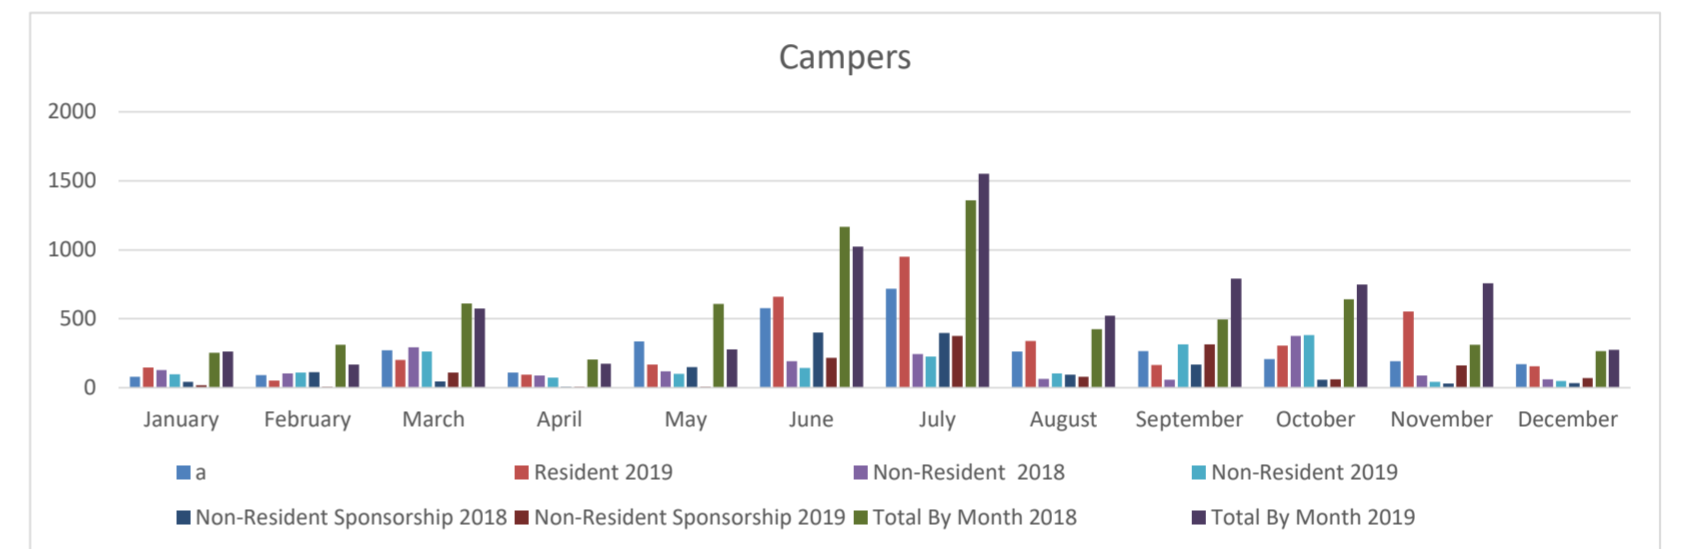

2019 2018 Hulopo'e Beach Park Statistics

Boat Vendor	January	February	March	April	May	June	July	August	September	October	November	December	Total by Vendor
Trilogy 2018	1947	1738	2344	1763	1793	2627	3083	2158	1176	2701	1387	2035	24752
Trilogy 2019	1773	1843	2545	2801	1906	2751	3618	2621	1603	2189	1553	2648	27851
Expeditions 2018	290	214	717	570	685	769	597	390	347	536	460	392	5967
Expeditions 2019	293	572	1088	902	714	752	834	798	687	515	709	509	8373
Paragon 2018	130		423	269	281	375	323	328	250	225	279	195	3187
Paragon 2019	154	373	397	478	486	459		572	390	368	533	377	5234
Maui-Nui 2018	225	77	421	207	262	455	414	226	224	228	173	135	3047
Maui-Nui 2019	148	199	296	351	317	198	203	267	91	153	291	360	2874
Total By Month 2018	2592	2138	3905	2809	3021	4226	4417	3102	1997	3690	2299	2757	36953
Total By Month 2019	2368	2987	4326	4532	3423	4160	5302	4258	2771	3225	3086	3894	44332

Campers	January	February	March	April	May	June	July	August	September	October	November	December	Totals
a	80	91	271	109	336	576	718	263	266	208	193	171	3282
Resident 2019	148	51	202	95	170	661	949	340	164	306	553	156	3795
Non-Resident 2018	130	105	295	90	121	192	244	66	60	377	88	62	1830
Non-Resident 2019	97	109	263	73	102	145	225	104	314	381	42	48	1903
Non-Resident Sponsorship 2018	44	115	45	7	150	400	398	95	169	58	30	33	1544
Non-Resident Sponsorship 2019	19	8	109	7	6	217	377	80	314	61	162	72	1432
Total By Month 2018	254	311	611	206	607	1168	1360	424	495	643	311	266	6656
Total By Month 2019	264	168	574	175	278	1023	1551	524	792	748	757	276	7130