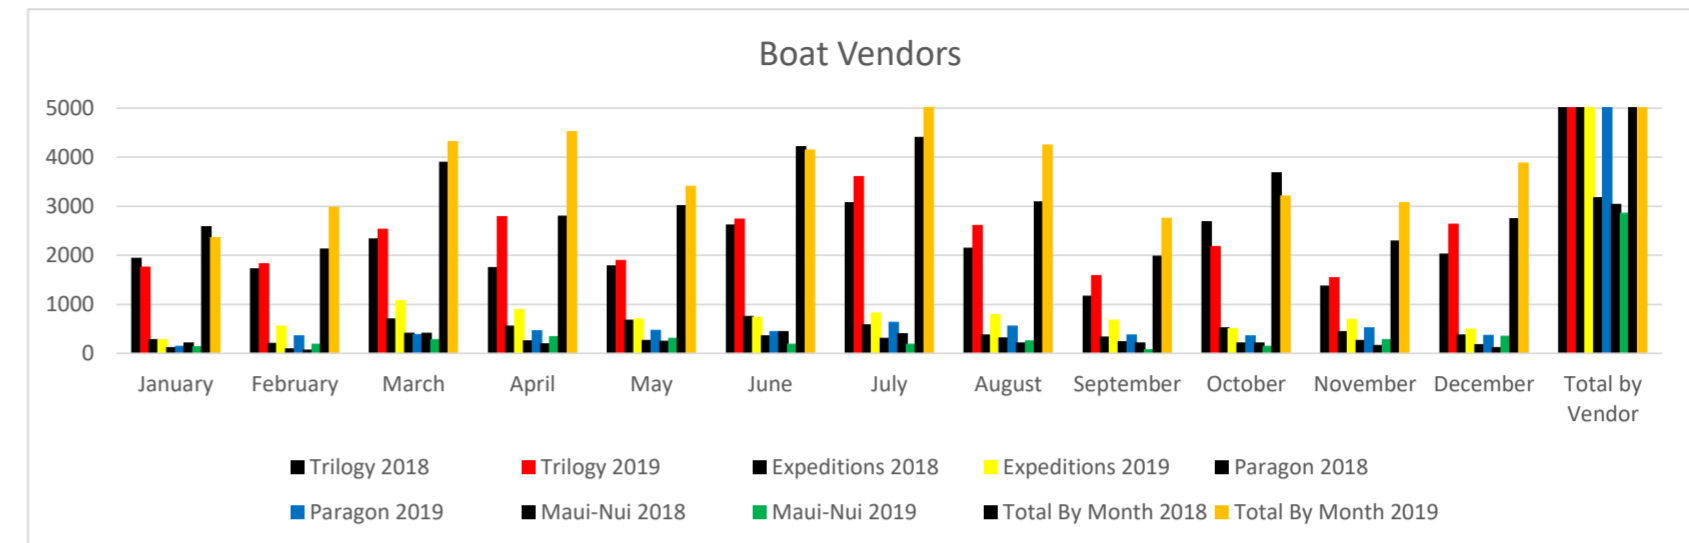

2019 2018 Hulopo'e Beach Park Statistics

Boat Vendor	January	February	March	April	May	June	July	August	September	October	November	December	Total by Vendor
Trilogy 2018	1947	1738	2344	1763	1793	2627	3083	2158	1176	2701	1387	2035	24752
Trilogy 2019	1773	1843	2545	2801	1906	2751	3618	2621	1603	2189	1553	2648	27851
Expeditions 2018	290	214	717	570	685	769	597	390	347	536	460	392	5967
Expeditions 2019	293	572	1088	902	714	752	834	798	687	515	709	509	8373
Paragon 2018	130		423	269	281	375	323	328	250	225	279	195	3187
Paragon 2019	154	373	397	478	486	459		572	390	368	533	377	5234
Maui-Nui 2018	225	77	421	207	262	455	414	226	224	228	173	135	3047
Maui-Nui 2019	148	199	296	351	317	198	203	267	91	153	291	360	2874
Total By Month 2018	2592	2138	3905	2809	3021	4226	4417	3102	1997	3690	2299	2757	36953
Total By Month 2019	2368	2987	4326	4532	3423	4160	5302	4258	2771	3225	3086	3894	44332

Campers	January	February	March	April	May	June	July	August	September	October	November	December	Totals
a	80	91	271	109	336	576	718	263	266	208	193	171	3282
Resident 2019	148	51	202	95	170	661	949	340	164	306	553	156	3795
Non-Resident 2018	130	105	295	90	121	192	244	66	60	377	88	62	1830
Non-Resident 2019	97	109	263	73	102	145	225	104	314	381	42	48	1903
Non-Resident Sponsorship 2018	44	115	45	7	150	400	398	95	169	58	30	33	1544
Non-Resident Sponsorship 2019	19	8	109	7	6	217	377	80	314	61	162	72	1432
Total By Month 2018	254	311	611	206	607	1168	1360	424	495	643	311	266	6656
Total By Month 2019	264	168	574	175	278	1023	1551	524	792	748	757	276	7130

Daily Beach Users Count												
DATE	Jan-19	Feb-19	Mar-19	Apr-19	May-19	Jun-19	Jul-19	Aug-19	Sep-19	Oct-19	Nov-19	Dec-19
Lowest Count	18	25	55	51	42	74	125	63	41	78	32	2
Highest Count	220	230	260	275	285	294	320	192	209	396	196	215
Average	100	91	124	114	99	155	197	139	118	137	131	143