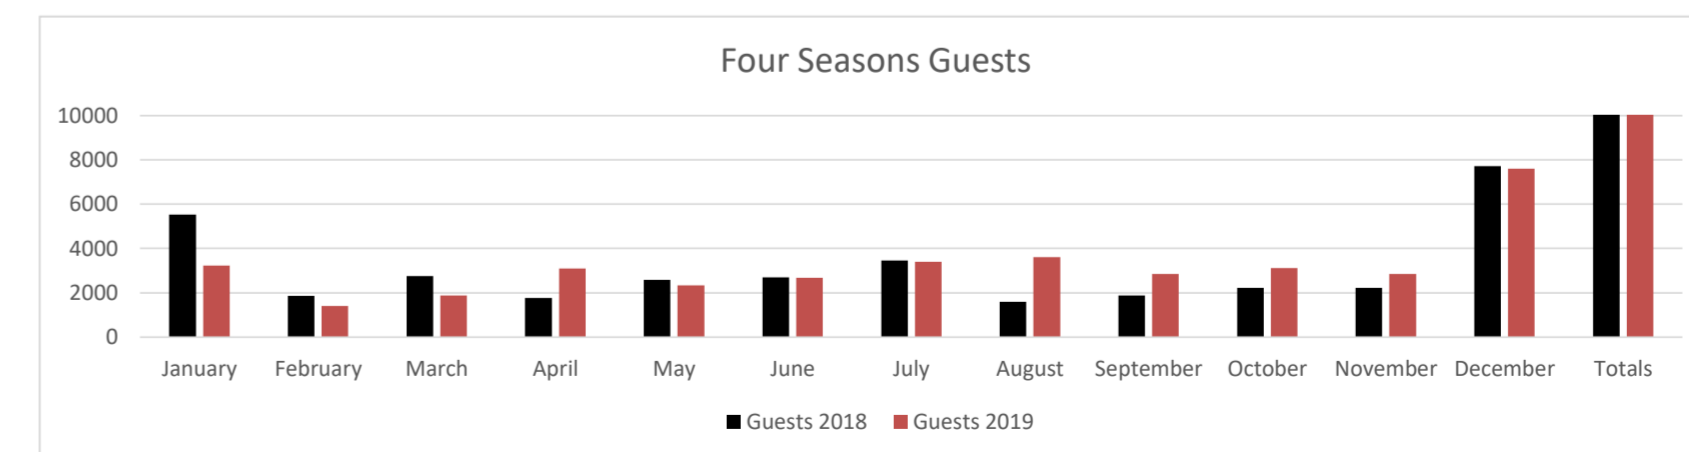

Four Seasons	January	February	March	April	May	June	July	August	September	October	November	December	Totals
Guests 2018	5533	1861	2762	1763	2577	2705	3453	1598	1875	2218	2230	7711	36286
Guests 2019	3221	1412	1889	3093	2332	2676	3399	3600	2841	3109	2841	7590	38003