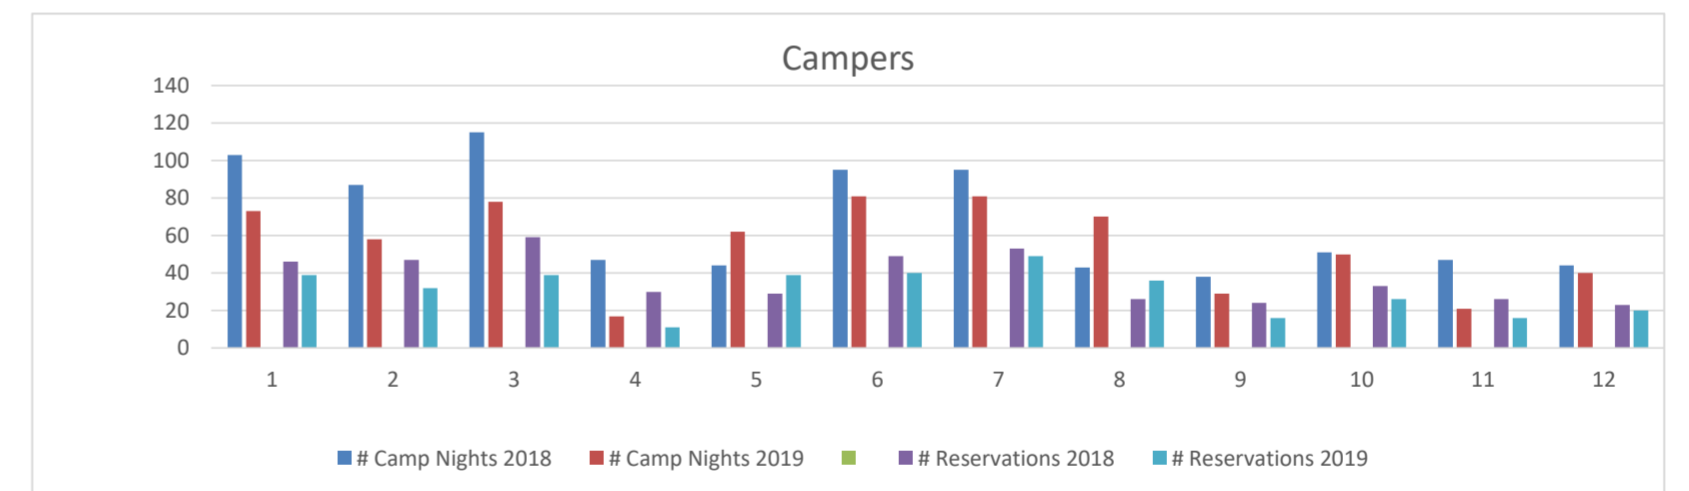

2019 2018 Hulopo'e Beach Park Statistics

Boat Vendor	January	February	March	April	May	June	July	August	September	October	November	December	Total by Vendor
Trilogy 2018	1947	1738	2344	1763	1793	2627	3083	2158	1176	2701	1387	2035	24752
Trilogy 2019	1773	1843	2545	2801	1906	2751	3618	2621	1603	2189	1553	2648	27851
Expeditions 2018	290	214	717	570	685	769	597	390	347	536	460	392	5967
Expeditions 2019	293	572	1088	902	714	752	834	798	687	515	709	509	8373
Paragon 2018	130		423	269	281	375	323	328	250	225	279	195	3187
Paragon 2019	154	373	397	478	486	459		572	390	368	533	377	5234
Maui-Nui 2018	225	77	421	207	262	455	414	226	224	228	173	135	3047
Maui-Nui 2019	148	199	296	351	317	198	203	267	91	153	291	360	2874
Total By Month 2018	2592	2138	3905	2809	3021	4226	4417	3102	1997	3690	2299	2757	36953
Total By Month 2019	2368	2987	4326	4532	3423	4160	5302	4258	2771	3225	3086	3894	44332

Four Seasons	January	February	March	April	May	June	July	August	September	October	November	December	Totals
Guests 2018	5533	1861	2762	1763	2577	2705	3453	1598	1875	2218	2230	7711	36286
Guests 2019	3221	1412	1889	3093	2332	2676	3399	3600	2841	3109	2841	7590	38003

Daily Beach Users Count												
DATE	Jan-19	Feb-19	Mar-19	Apr-19	May-19	Jun-19	Jul-19	Aug-19	Sep-19	Oct-19	Nov-19	Dec-19
Lowest Count	18	25	55	51	42	74	125	63	41	78	32	2
Highest Count	220	230	260	275	285	294	320	192	209	396	196	215
Average	100	91	124	114	99	155	197	139	118	137	131	143