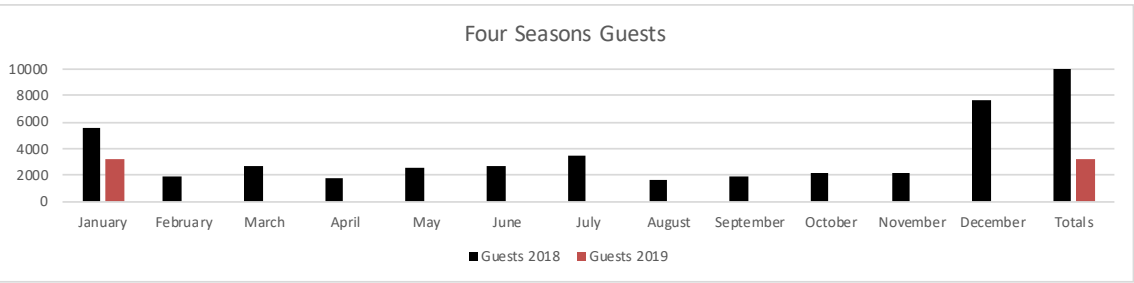

Hulopo'e Beach Park Statistics

Boat Vendor	January	February	March	April	May	June	July	August	September	October	November	December	Total by Vendor
Trilogy 2018	1947	1738	2344	1763	1793	2627	3083	2158	1176	2701	1387	2035	24752
Trilogy 2019	1773	0	0	0	0	0	0	0	0	0	0	0	1773
Expeditions 2018	290	214	717	570	685	769	597	390	347	536	460	392	5967
Expeditions 2019	293	0	0	0	0	0	0	0	0	0	0	0	293
Paragon 2018	130	109	423	269	281	375	323	328	250	225	279	195	3187
Paragon 2019	154	0	0	0	0	0	0	0	0	0	0	0	154
Maui-Nui 2018	225	77	421	207	262	455	414	226	224	228	173	135	3047
Maui-Nui 2019	148	0	0	0	0	0	0	0	0	0	0	0	148
Total By Month 2018	2592	2138	3905	2809	3021	4226	4417	3102	1997	3690	2299	2757	36953
Total By Month 2019	2368	0	0	0	0	0	0	0	0	0	0	0	2368

Campers	January	February	March	April	May	June	July	August	September	October	November	December	Totals
Resident 2018	80	91	271	109	336	576	718	263	266	208	193	171	3282
Resident 2019	148	0	0	109	0	0	0	0	0	0	0	0	148
Non-Resident 2018	130	105	295	90	121	192	244	66	60	377	88	62	1830
Non-Resident 2019	97	0	0	0	0	0	0	0	0	0	0	0	97
# Camp Nights 2018	103	87	115	47	44	95	95	43	38	51	47	44	809
# Camp Nights 2019	73	0	0	0	0	0	0	0	0	0	0	0	73
# Reservations 2018	46	47	59	30	29	49	53	26	24	33	26	23	445
# Reservations 2019	39	0	0	0	0	0	0	0	0	0	0	0	39
Non-Res. Sponsorsh 2018	44	115	45	7	150	400	398	95	169	58	30	33	1544
Non-Res. Sponsorsh 2019	19	0	0	0	0	0	0	0	0	0	0	0	19
Total By Month 2018	254	311	611	206	607	1168	1360	424	495	643	311	266	6656
Total By Month 2019	264	0	0	0	0	0	0	0	0	0	0	0	264

Four Seasons	January	February	March	April	May	June	July	August	September	October	November	December	Totals
Guests 2018	5533	1861	2762	1763	2577	2705	3453	1598	1875	2218	2230	7711	36286
Guests 2019	3221	0	0	0	0	0	0	0	0	0	0	0	3221

Daily Beach Users Count												
DATE	Jan-19	Feb-19	Mar-19	Apr-19	May-19	Jun-19	Jul-19	Aug-19	Sep-19	Oct-19	Nov-19	Dec-19
Lowest Count	18											
Highest Count	220											
Average	100											