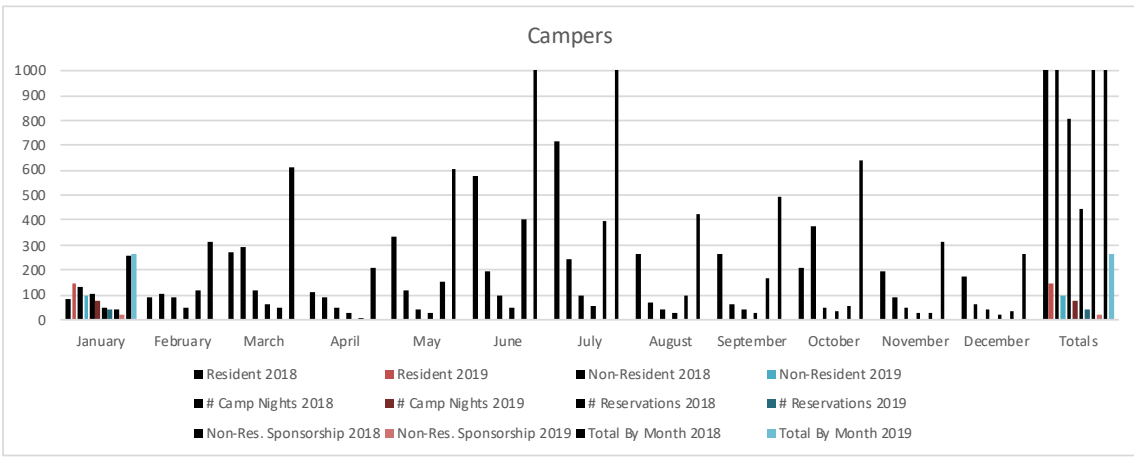

Hulopo'e Beach Park Statistics

Boat Vendor	January	February	March	April	May	June	July	August	September	October	November	December	Total by Vendor
Trilogy 2018	1947	1738	2344	1763	1793	2627	3083	2158	1176	2701	1387	2035	24752
Trilogy 2019	1773	0	0	0	0	0	0	0	0	0	0	0	1773
Expeditions 2018	290	214	717	570	685	769	597	390	347	536	460	392	5967
Expeditions 2019	293	0	0	0	0	0	0	0	0	0	0	0	293
Paragon 2018	130	109	423	269	281	375	323	328	250	225	279	195	3187
Paragon 2019	154	0	0	0	0	0	0	0	0	0	0	0	154
Maui-Nui 2018	225	77	421	207	262	455	414	226	224	228	173	135	3047
Maui-Nui 2019	148	0	0	0	0	0	0	0	0	0	0	0	148
Total By Month 2018	2592	2138	3905	2809	3021	4226	4417	3102	1997	3690	2299	2757	36953
Total By Month 2019	2368	0	0	0	0	0	0	0	0	0	0	0	2368

Campers	January	February	March	April	May	June	July	August	September	October	November	December	Totals
Resident 2018	80	91	271	109	336	576	718	263	266	208	193	171	3282
Resident 2019	148	0	0	109	0	0	0	0	0	0	0	0	148
Non-Resident 2018	130	105	295	90	121	192	244	66	60	377	88	62	1830
Non-Resident 2019	97	0	0	0	0	0	0	0	0	0	0	0	97
# Camp Nights 2018	103	87	115	47	44	95	95	43	38	51	47	44	809
# Camp Nights 2019	73	0	0	0	0	0	0	0	0	0	0	0	73
# Reservations 2018	46	47	59	30	29	49	53	26	24	33	26	23	445
# Reservations 2019	39	0	0	0	0	0	0	0	0	0	0	0	39
Non-Res. Sponsorsh 2018	44	115	45	7	150	400	398	95	169	58	30	33	1544
Non-Res. Sponsorsh 2019	19	0	0	0	0	0	0	0	0	0	0	0	19
Total By Month 2018	254	311	611	206	607	1168	1360	424	495	643	311	266	6656
Total By Month 2019	264	0	0	0	0	0	0	0	0	0	0	0	264

Four Seasons	January	February	March	April	May	June	July	August	September	October	November	December	Totals
Guests 2018	5533	1861	2762	1763	2577	2705	3453	1598	1875	2218	2230	7711	36286
Guests 2019	3221	0	0	0	0	0	0	0	0	0	0	0	3221

Daily Beach Users Count												
DATE	Jan-19	Feb-19	Mar-19	Apr-19	May-19	Jun-19	Jul-19	Aug-19	Sep-19	Oct-19	Nov-19	Dec-19
Lowest Count	18											
Highest Count	220											
Average	100											