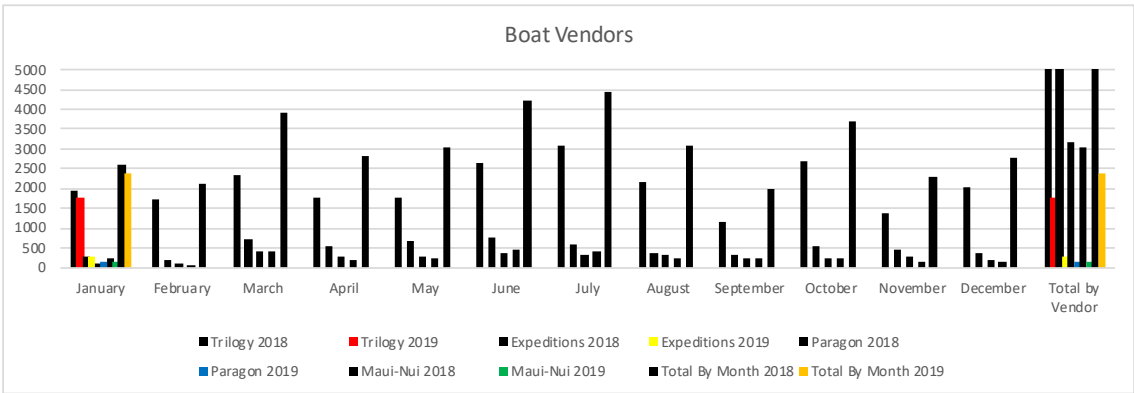

Hulopo'e Beach Park Statistics

Boat Vendor	January	February	March	April	May	June	July	August	September	October	November	December	Total by Vendor
Trilogy 2018	1947	1738	2344	1763	1793	2627	3083	2158	1176	2701	1387	2035	24752
Trilogy 2019	1773	0	0	0	0	0	0	0	0	0	0	0	1773
Expeditions 2018	290	214	717	570	685	769	597	390	347	536	460	392	5967
Expeditions 2019	293	0	0	0	0	0	0	0	0	0	0	0	293
Paragon 2018	130	109	423	269	281	375	323	328	250	225	279	195	3187
Paragon 2019	154	0	0	0	0	0	0	0	0	0	0	0	154
Maui-Nui 2018	225	77	421	207	262	455	414	226	224	228	173	135	3047
Maui-Nui 2019	148	0	0	0	0	0	0	0	0	0	0	0	148
Total By Month 2018	2592	2138	3905	2809	3021	4226	4417	3102	1997	3690	2299	2757	36953
Total By Month 2019	2368	0	0	0	0	0	0	0	0	0	0	0	2368

Campers	January	February	March	April	May	June	July	August	September	October	November	December	Totals
Resident 2018	80	91	271	109	336	576	718	263	266	208	193	171	3282
Resident 2019	148	0	0	109	0	0	0	0	0	0	0	0	148
Non-Resident 2018	130	105	295	90	121	192	244	66	60	377	88	62	1830
Non-Resident 2019	97	0	0	0	0	0	0	0	0	0	0	0	97
# Camp Nights 2018	103	87	115	47	44	95	95	43	38	51	47	44	809
# Camp Nights 2019	73	0	0	0	0	0	0	0	0	0	0	0	73
# Reservations 2018	46	47	59	30	29	49	53	26	24	33	26	23	445
# Reservations 2019	39	0	0	0	0	0	0	0	0	0	0	0	39
Non-Res. Sponsorsh 2018	44	115	45	7	150	400	398	95	169	58	30	33	1544
Non-Res. Sponsorsh 2019	19	0	0	0	0	0	0	0	0	0	0	0	19
Total By Month 2018	254	311	611	206	607	1168	1360	424	495	643	311	266	6656
Total By Month 2019	264	0	0	0	0	0	0	0	0	0	0	0	264

Four Seasons	January	February	March	April	May	June	July	August	September	October	November	December	Totals
Guests 2018	5533	1861	2762	1763	2577	2705	3453	1598	1875	2218	2230	7711	36286
Guests 2019	3221	0	0	0	0	0	0	0	0	0	0	0	3221

Daily Beach Users Count												
DATE	Jan-19	Feb-19	Mar-19	Apr-19	May-19	Jun-19	Jul-19	Aug-19	Sep-19	Oct-19	Nov-19	Dec-19
Lowest Count	18											
Highest Count	220											
Average	100											