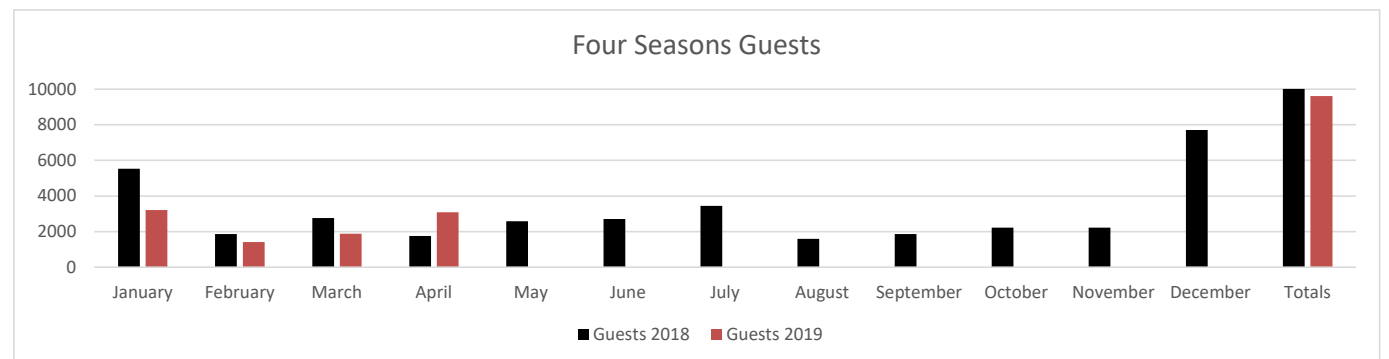

Four Seasons	January	February	March	April	May	June	July	August	September	October	November	December	Totals
Guests 2018	5533	1861	2762	1763	2577	2705	3453	1598	1875	2218	2230	7711	36286
Guests 2019	3221	1412	1889	3093	0	0	0	0	0	0	0	0	9615