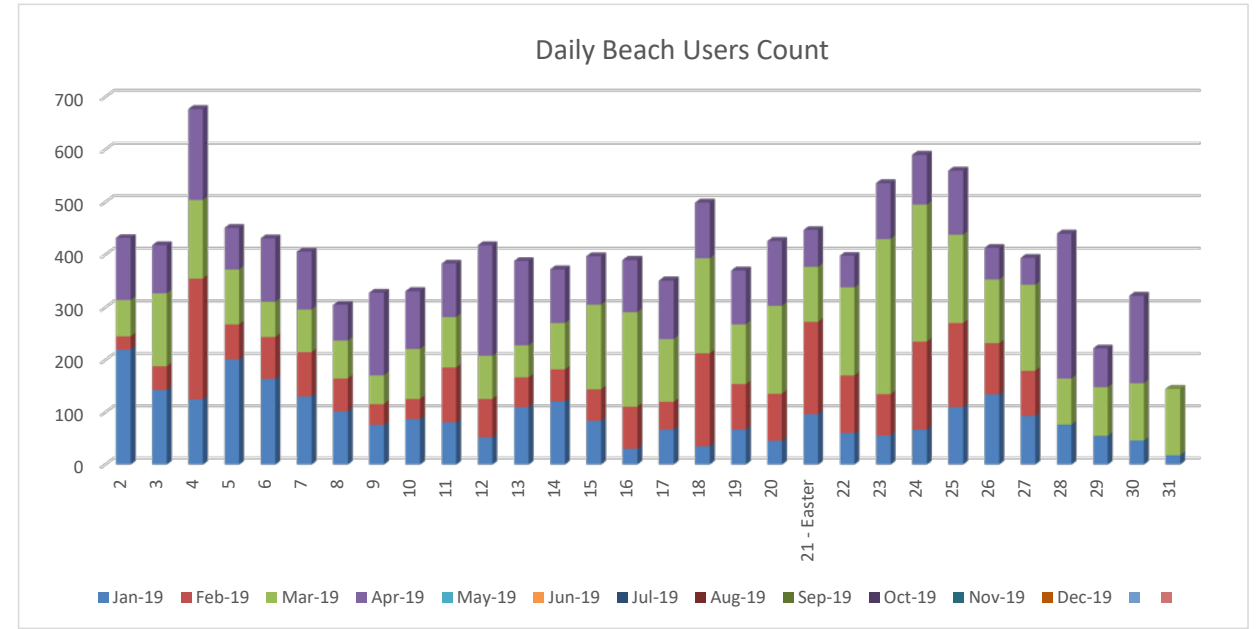

Hulopo'e Beach Park Statistics

Boat Vendor	January	February	March	April	May	June	July	August	September	October	November	December	Total by Vendor
Trilogy 2018	1947	1738	2344	1763	1793	2627	3083	2158	1176	2701	1387	2035	24752
Trilogy 2019	1773	1843	2545	2801	0	0	0	0	0	0	0	0	8962
Expeditions 2018	290	214	717	570	685	769	597	390	347	536	460	392	5967
Expeditions 2019	293	572	1088	902	0	0	0	0	0	0	0	0	2855
Paragon 2018	130	109	423	269	281	375	323	328	250	225	279	195	3187
Paragon 2019	154	373	397	478	0	0	0	0	0	0	0	0	1402
Maui-Nui 2018	225	77	421	207	262	455	414	226	224	228	173	135	3047
Maui-Nui 2019	148	199	296	351	0	0	0	0	0	0	0	0	994
Total By Month 2018	2592	2138	3905	2809	3021	4226	4417	3102	1997	3690	2299	2757	36953
Total By Month 2019	2368	2987	4326	4532	0	0	0	0	0	0	0	0	14213

Four Seasons	January	February	March	April	May	June	July	August	September	October	November	December	Totals
Guests 2018	5533	1861	2762	1763	2577	2705	3453	1598	1875	2218	2230	7711	36286
Guests 2019	3221	1412	1889	3093	0	0	0	0	0	0	0	0	9615

Daily Beach Users Count												
DATE	Jan-19	Feb-19	Mar-19	Apr-19	May-19	Jun-19	Jul-19	Aug-19	Sep-19	Oct-19	Nov-19	Dec-19
Lowest Count	18	25	55	51								
Highest Count	220	230	260	275								
Average	100	91	124	114								