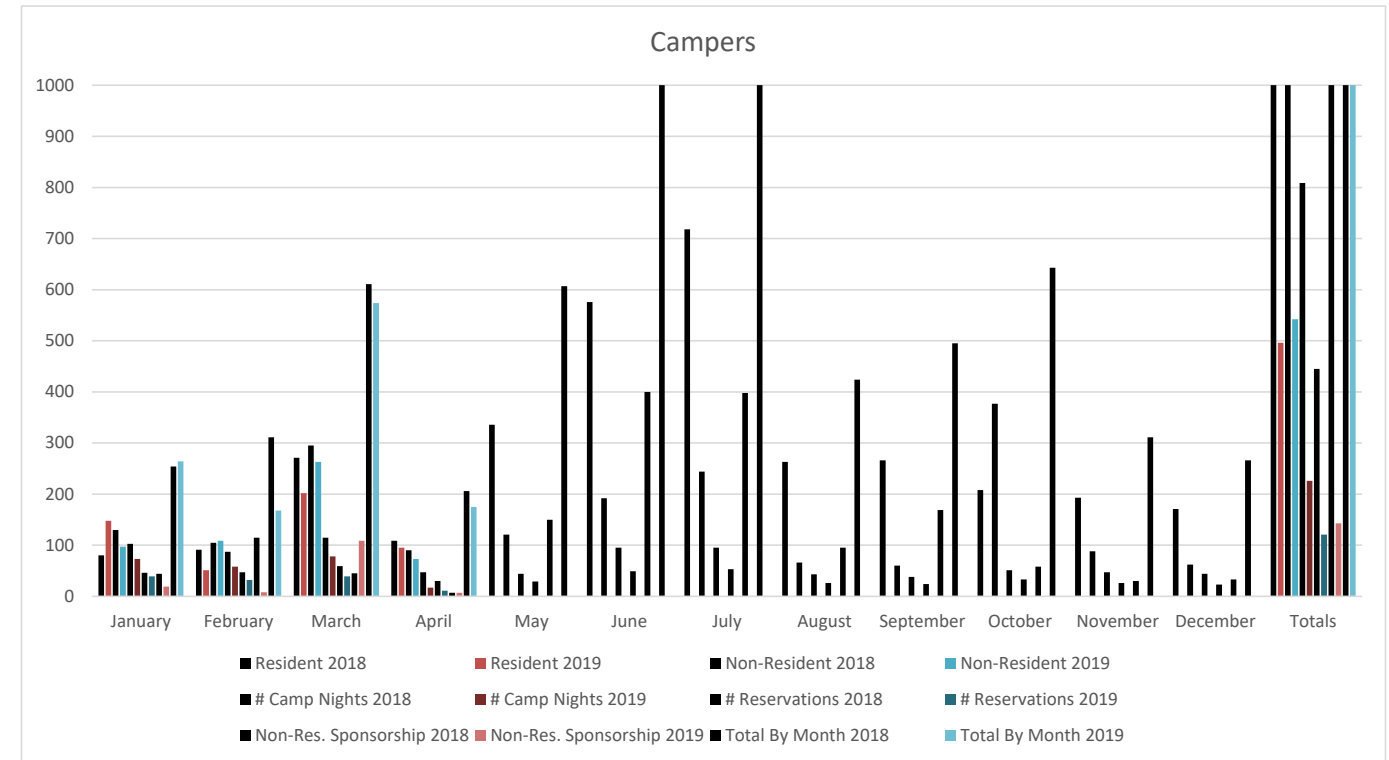

Hulopo'e Beach Park Statistics

Boat Vendor	January	February	March	April	May	June	July	August	September	October	November	December	Total by Vendor
Trilogy 2018	1947	1738	2344	1763	1793	2627	3083	2158	1176	2701	1387	2035	24752
Trilogy 2019	1773	1843	2545	2801	0	0	0	0	0	0	0	0	8962
Expeditions 2018	290	214	717	570	685	769	597	390	347	536	460	392	5967
Expeditions 2019	293	572	1088	902	0	0	0	0	0	0	0	0	2855
Paragon 2018	130	109	423	269	281	375	323	328	250	225	279	195	3187
Paragon 2019	154	373	397	478	0	0	0	0	0	0	0	0	1402
Maui-Nui 2018	225	77	421	207	262	455	414	226	224	228	173	135	3047
Maui-Nui 2019	148	199	296	351	0	0	0	0	0	0	0	0	994
Total By Month 2018	2592	2138	3905	2809	3021	4226	4417	3102	1997	3690	2299	2757	36953
Total By Month 2019	2368	2987	4326	4532	0	0	0	0	0	0	0	0	14213

Four Seasons	January	February	March	April	May	June	July	August	September	October	November	December	Totals
Guests 2018	5533	1861	2762	1763	2577	2705	3453	1598	1875	2218	2230	7711	36286
Guests 2019	3221	1412	1889	3093	0	0	0	0	0	0	0	0	9615

Daily Beach Users Count												
DATE	Jan-19	Feb-19	Mar-19	Apr-19	May-19	Jun-19	Jul-19	Aug-19	Sep-19	Oct-19	Nov-19	Dec-19
Lowest Count	18	25	55	51								
Highest Count	220	230	260	275								
Average	100	91	124	114								