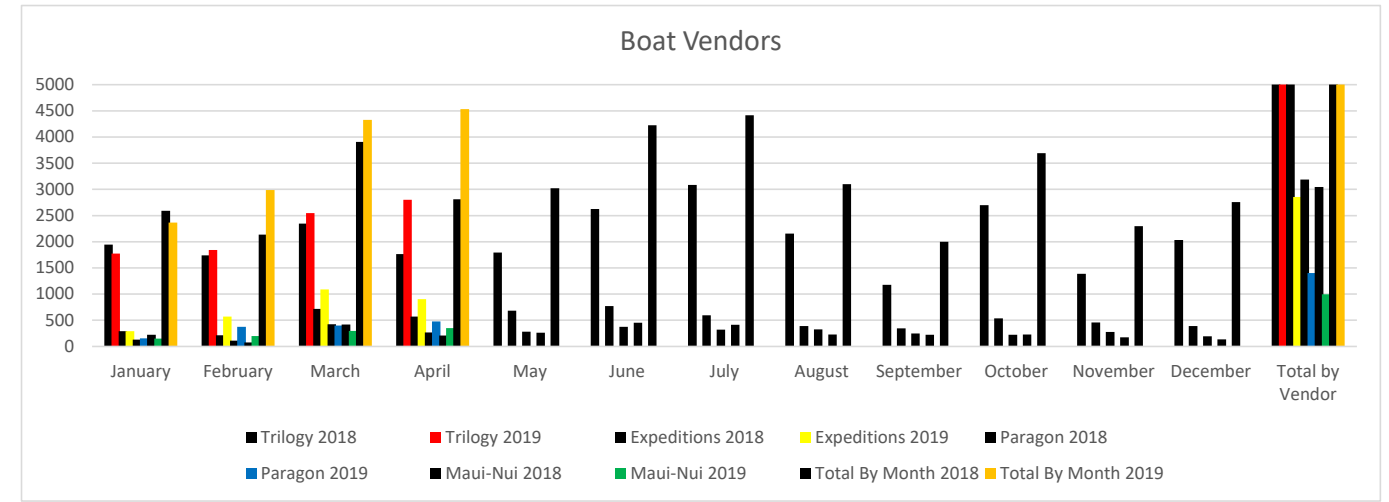

Hulopo'e Beach Park Statistics

Boat Vendor	January	February	March	April	May	June	July	August	September	October	November	December	Total by Vendor
Trilogy 2018	1947	1738	2344	1763	1793	2627	3083	2158	1176	2701	1387	2035	24752
Trilogy 2019	1773	1843	2545	2801	0	0	0	0	0	0	0	0	8962
Expeditions 2018	290	214	717	570	685	769	597	390	347	536	460	392	5967
Expeditions 2019	293	572	1088	902	0	0	0	0	0	0	0	0	2855
Paragon 2018	130	109	423	269	281	375	323	328	250	225	279	195	3187
Paragon 2019	154	373	397	478	0	0	0	0	0	0	0	0	1402
Maui-Nui 2018	225	77	421	207	262	455	414	226	224	228	173	135	3047
Maui-Nui 2019	148	199	296	351	0	0	0	0	0	0	0	0	994
Total By Month 2018	2592	2138	3905	2809	3021	4226	4417	3102	1997	3690	2299	2757	36953
Total By Month 2019	2368	2987	4326	4532	0	0	0	0	0	0	0	0	14213

Four Seasons	January	February	March	April	May	June	July	August	September	October	November	December	Totals
Guests 2018	5533	1861	2762	1763	2577	2705	3453	1598	1875	2218	2230	7711	36286
Guests 2019	3221	1412	1889	3093	0	0	0	0	0	0	0	0	9615

Daily Beach Users Count												
DATE	Jan-19	Feb-19	Mar-19	Apr-19	May-19	Jun-19	Jul-19	Aug-19	Sep-19	Oct-19	Nov-19	Dec-19
Lowest Count	18	25	55	51								
Highest Count	220	230	260	275								
Average	100	91	124	114								