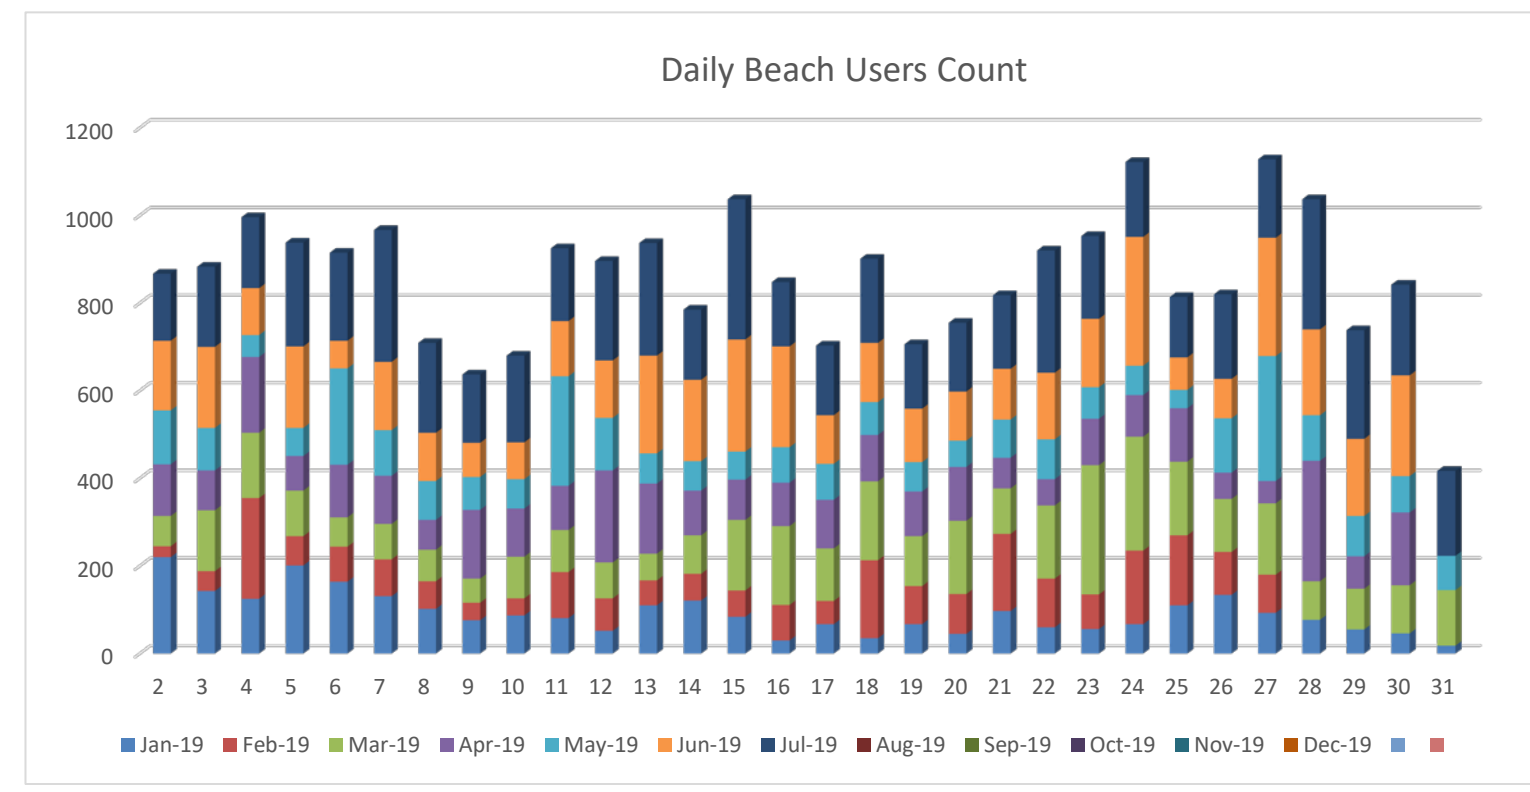

Campers	January	February	March	April	May	June	July	August	September	October	November	December	Totals
Resident 2018	80	91	271	109	336	576	718	263	266	208	193	171	3282
Resident 2019	148	51	202	109	170	661	949	0	0	0	0	0	2276
Non-Resident 2018	130	105	295	90	121	192	244	66	60	377	88	62	1830
Non-Resident 2019	97	109	263	73	102	145	225	0	0	0	0	0	1014
# Camp Nights 2018	103	87	115	47	44	95	95	43	38	51	47	44	809
# Camp Nights 2019	73	58	78	17	62	81	81	0	0	0	0	0	450
# Reservations 2018	46	47	59	30	29	49	53	26	24	33	26	23	445
# Reservations 2019	39	32		11	39	40	49	0	0	0	0	0	249
Non-Res. Sponsorship 2018	44	115	45	7	150	400	398	95	169	58	30	33	1544
Non-Res. Sponsorship 2019	19	8	109	7	6	217	377	0	0	0	0	0	743
Total By Month 2018	254	311	611	206	607	1168	1360	424	495	643	311	266	6656
Total By Month 2019	264	168	574	175	278	1023	1551	0	0	0	0	0	4033

Four Seasons	January	February	March	April	May	June	July	August	September	October	November	December	Totals
Guests 2018	5533	1861	2762	1763	2577	2705	3453	1598	1875	2218	2230	7711	36286
Guests 2019	3221	1412	1889	3093	2332	2676	3399	0	0	0	0	0	18022

Holiday
Weekend

Daily Beach Users Count												
DATE	Jan-19	Feb-19	Mar-19	Apr-19	May-19	Jun-19	Jul-19	Aug-19	Sep-19	Oct-19	Nov-19	Dec-19
Lowest Count	18	25	55	51	42	74	125					
Highest Count	220	230	260	275	285	294	320					
Average	100	91	124	114	99	155	197					