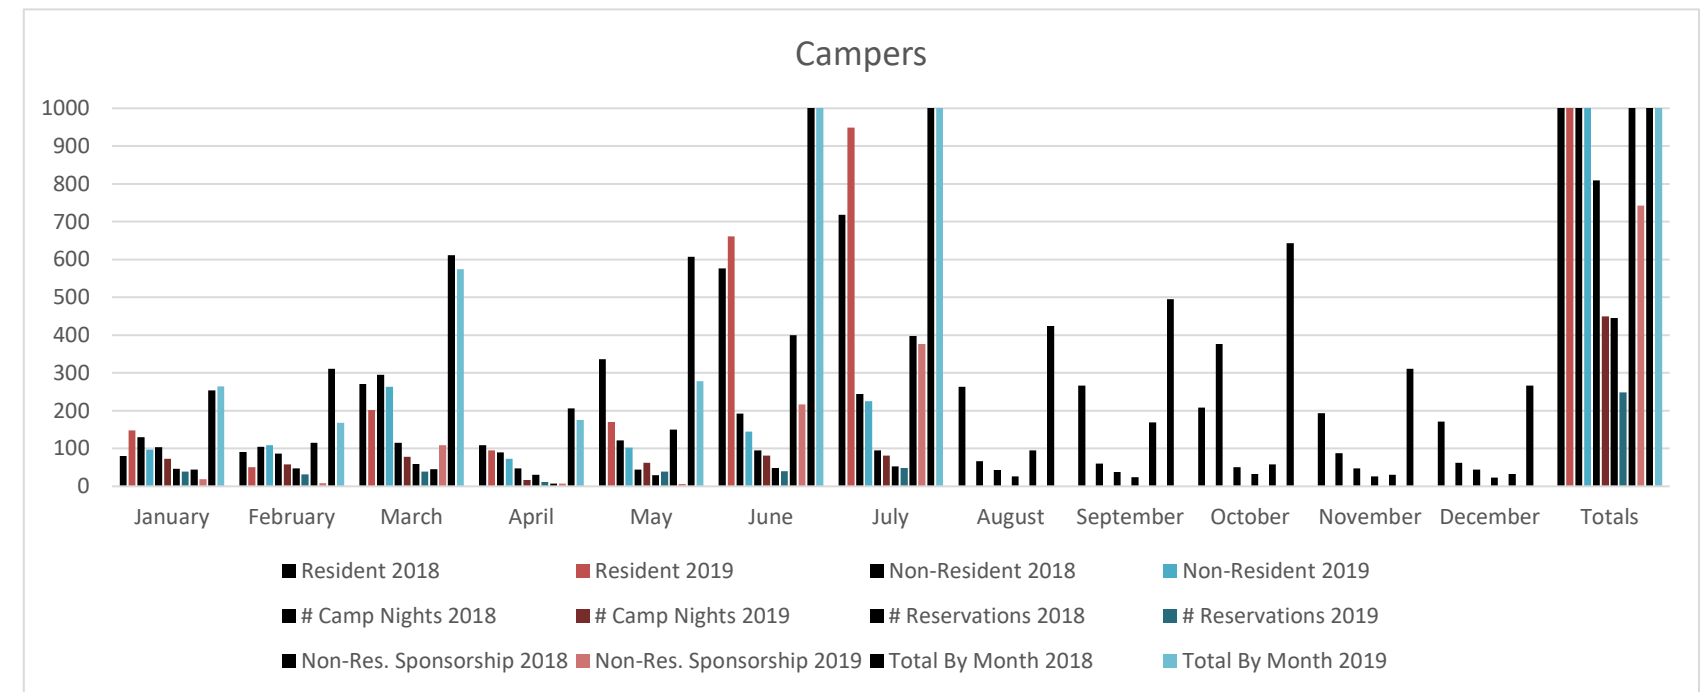

2019 2018 Hulopo'e Beach Park Statistics

Boat Vendor	January	February	March	April	May	June	July	August	September	October	November	December	Total by Vendor
Trilogy 2018	1947	1738	2344	1763	1793	2627	3083	2158	1176	2701	1387	2035	24752
Trilogy 2019	1773	1843	2545	2801	1906	2751	3618	0	0	0	0	0	17237
Expeditions 2018	290	214	717	570	685	769	597	390	347	536	460	392	5967
Expeditions 2019	293	572	1088	902	714	752	834	0	0	0	0	0	5155
Paragon 2018	130	109	423	269	281	375	323	328	250	225	279	195	3187
Paragon 2019	154	373	397	478	486	459	647	0	0	0	0	0	2994
Maui-Nui 2018	225	77	421	207	262	455	414	226	224	228	173	135	3047
Maui-Nui 2019	148	199	296	351	317	198	203	0	0	0	0	0	1712
Total By Month 2018	2592	2138	3905	2809	3021	4226	4417	3102	1997	3690	2299	2757	36953
Total By Month 2019	2368	2987	4326	4532	3423	4160	5302	0	0	0	0	0	27098

Four Seasons	January	February	March	April	May	June	July	August	September	October	November	December	Totals
Guests 2018	5533	1861	2762	1763	2577	2705	3453	1598	1875	2218	2230	7711	36286
Guests 2019	3221	1412	1889	3093	2332	2676	3399	0	0	0	0	0	18022

Holiday
Weekend

Daily Beach Users Count												
DATE	Jan-19	Feb-19	Mar-19	Apr-19	May-19	Jun-19	Jul-19	Aug-19	Sep-19	Oct-19	Nov-19	Dec-19
Lowest Count	18	25	55	51	42	74	125					
Highest Count	220	230	260	275	285	294	320					
Average	100	91	124	114	99	155	197					