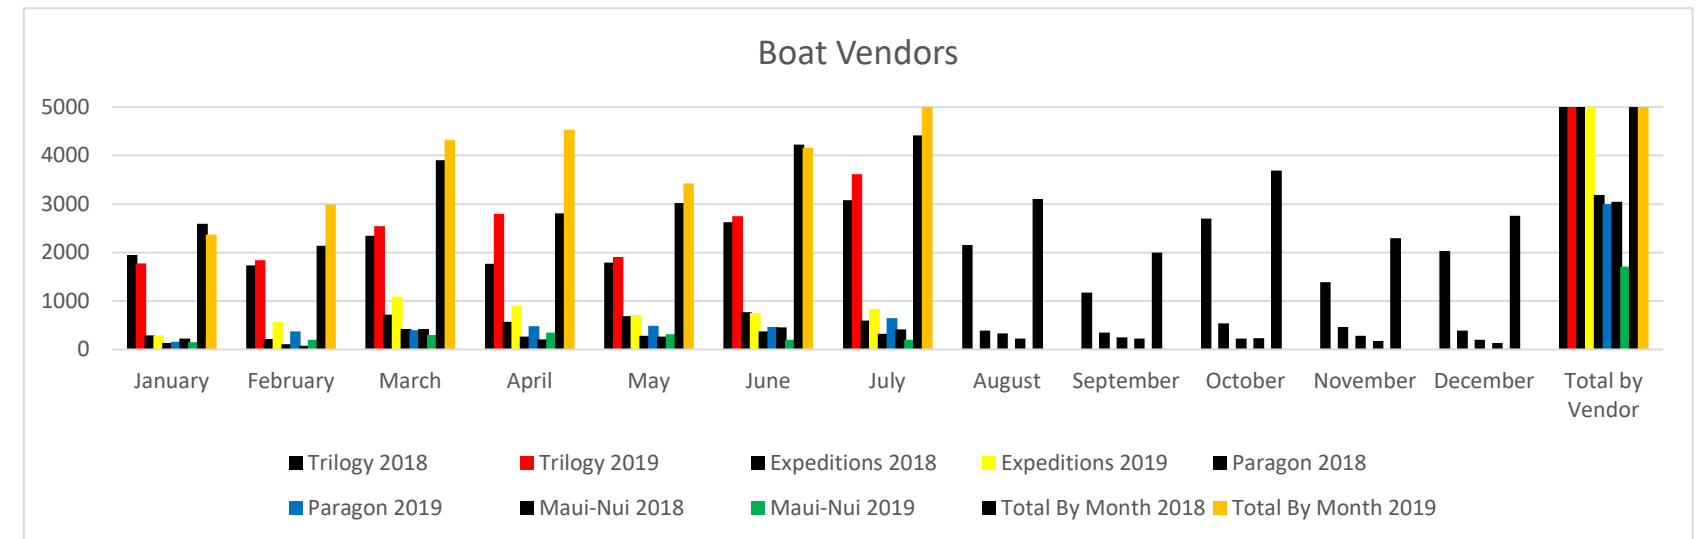

2019 2018 Hulopo'e Beach Park Statistics

Boat Vendor	January	February	March	April	May	June	July	August	September	October	November	December	Total by Vendor
Trilogy 2018	1947	1738	2344	1763	1793	2627	3083	2158	1176	2701	1387	2035	24752
Trilogy 2019	1773	1843	2545	2801	1906	2751	3618	0	0	0	0	0	17237
Expeditions 2018	290	214	717	570	685	769	597	390	347	536	460	392	5967
Expeditions 2019	293	572	1088	902	714	752	834	0	0	0	0	0	5155
Paragon 2018	130	109	423	269	281	375	323	328	250	225	279	195	3187
Paragon 2019	154	373	397	478	486	459	647	0	0	0	0	0	2994
Maui-Nui 2018	225	77	421	207	262	455	414	226	224	228	173	135	3047
Maui-Nui 2019	148	199	296	351	317	198	203	0	0	0	0	0	1712
Total By Month 2018	2592	2138	3905	2809	3021	4226	4417	3102	1997	3690	2299	2757	36953
Total By Month 2019	2368	2987	4326	4532	3423	4160	5302	0	0	0	0	0	27098

Four Seasons	January	February	March	April	May	June	July	August	September	October	November	December	Totals
Guests 2018	5533	1861	2762	1763	2577	2705	3453	1598	1875	2218	2230	7711	36286
Guests 2019	3221	1412	1889	3093	2332	2676	3399	0	0	0	0	0	18022

Holiday
Weekend

Daily Beach Users Count												
DATE	Jan-19	Feb-19	Mar-19	Apr-19	May-19	Jun-19	Jul-19	Aug-19	Sep-19	Oct-19	Nov-19	Dec-19
Lowest Count	18	25	55	51	42	74	125					
Highest Count	220	230	260	275	285	294	320					
Average	100	91	124	114	99	155	197					