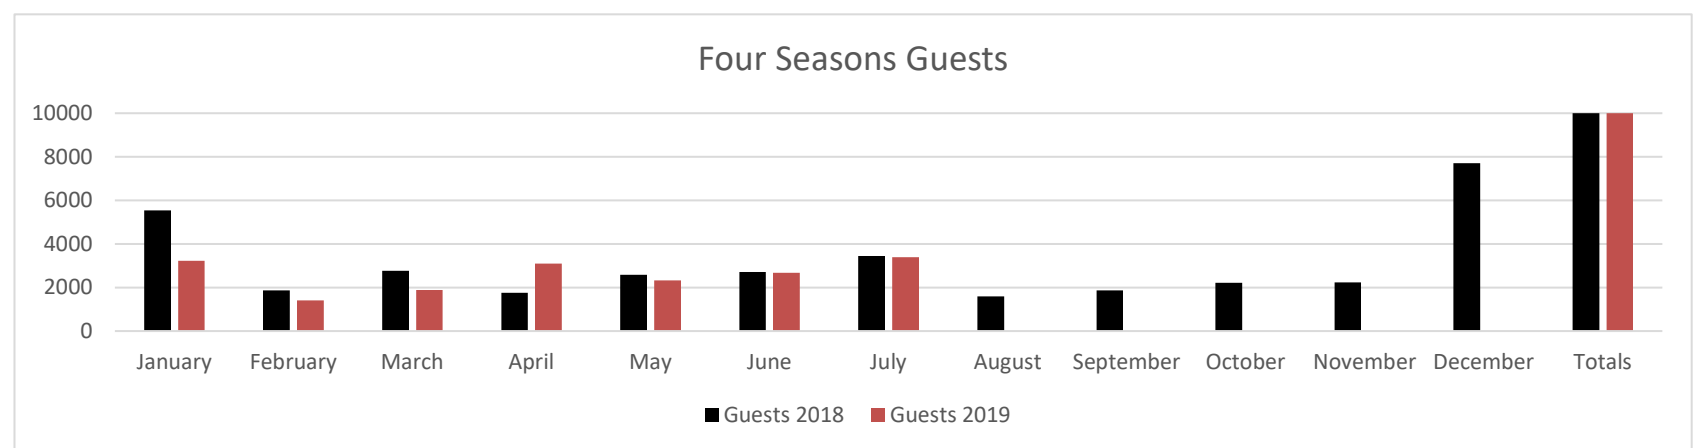

Four Seasons	January	February	March	April	May	June	July	August	September	October	November	December	Totals
Guests 2018	5533	1861	2762	1763	2577	2705	3453	1598	1875	2218	2230	7711	36286
Guests 2019	3221	1412	1889	3093	2332	2676	3399	0	0	0	0	0	18022