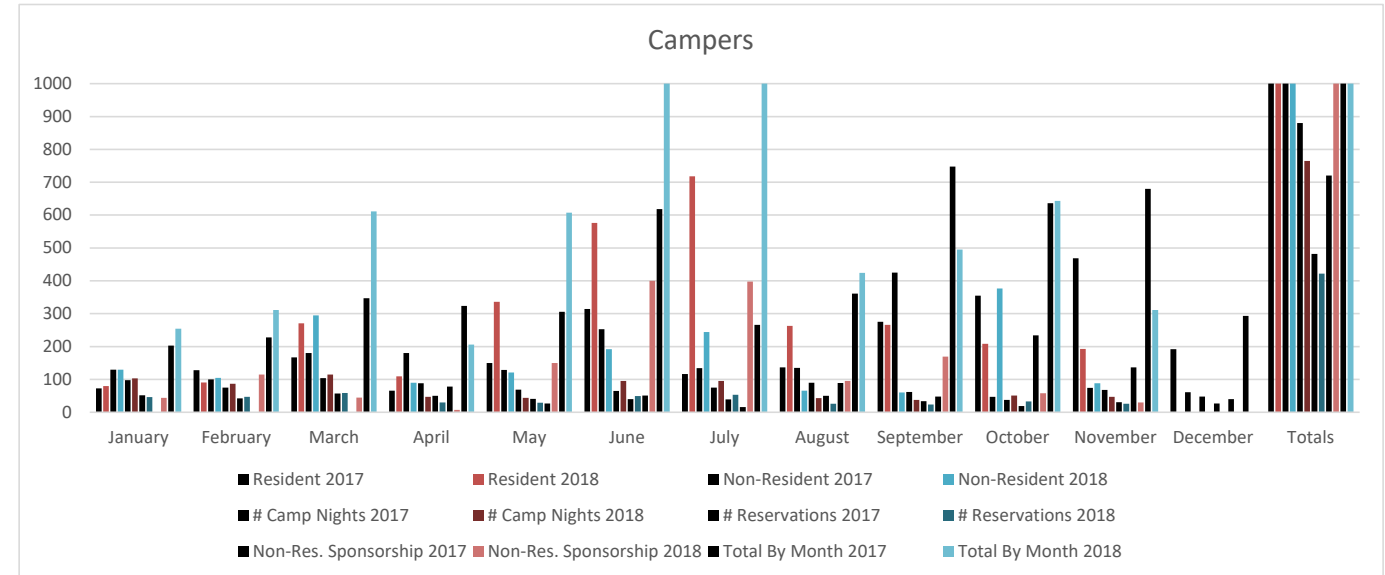

Campers	January	February	March	April	May	June	July	August	September	October	November	December	Totals
Resident 2017	73	128	167	66	150	314	116	137	275	355	469	192	2442
Resident 2018	80	91	271	109	336	576	718	263	266	208	193	0	3111
Non-Resident 2017	130	100	180	180	129	253	134	135	425	47	74	61	1848
Non-Resident 2018	130	105	295	90	121	192	244	66	60	377	88	0	1768
# Camp Nights 2017	98	75	104	88	69	65	75	90	62	38	68	48	880
# Camp Nights 2018	103	87	115	47	44	95	95		38	51	47	0	765
# Reservations 2017	52	42	57	50	41	40	39	50	34	19	31	27	482
# Reservations 2018	46	47	59	30	29	49	53	26	24	33	26	0	422
Non-Res. Sponsorship 2017	0	0	0	78	27	51	16	89	48	234	137	40	720
Non-Res. Sponsorship 2018	44	115	45	7	150	400	398	95	169	58	30	0	1511
Total By Month 2017	203	228	347	324	306	618	266	361	748	636	680	293	5010
Total By Month 2018	254	311	611	206	607	1168	1360	424	495	643	311	0	6390