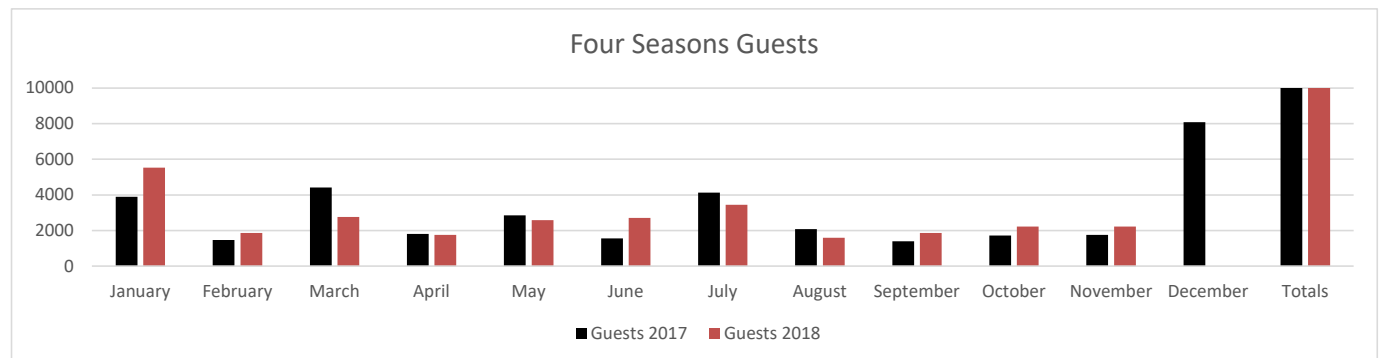

Four Seasons	January	February	March	April	May	June	July	August	September	October	November	December	Totals
Guests 2017	3900	1467	4414	1804	2852	1569	4132	2075	1402	1724	1754	8082	35175
Guests 2018	5533	1861	2762	2207	2577	2705	3453	1598	1875	2218	2230	0	28575