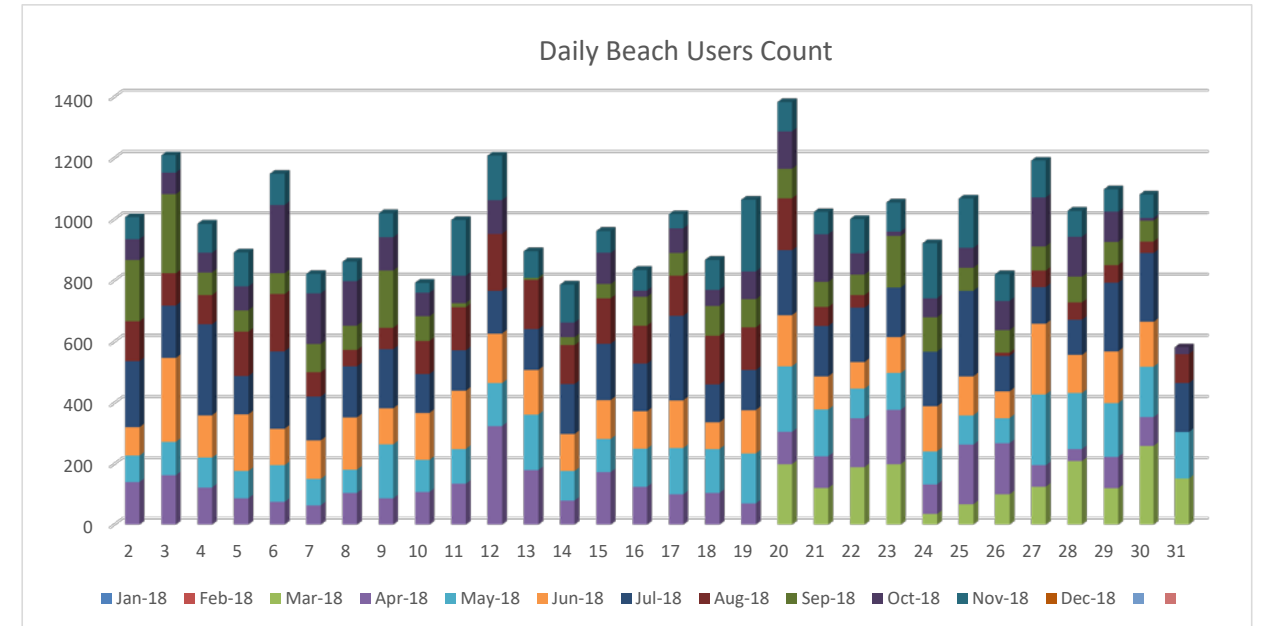

Daily Beach Users Count

DATE	Jan-18	Feb-18	Mar-18	Apr-18	May-18	Jun-18	Jul-18	Aug-18	Sep-18	Oct-18	Nov-18	Dec-18		
1				105	125	97	180	137	76	98	51	0		
2				141	87	93	216	130	201	68	71			
3				163	110	274	172	105	258	71	56			
4				123	98	139	297	96	74	64	95			
5				87	90	186	125	145	70	78	111			
6				75	121	120	253	187	68	223	102			
7				64	87	127	143	80	92	166	63			
8				105	77	171	167	53	80	145	64			
9				87	178	118	193	70	187	109	78			
10				108	106	154	127	108	80	78	32			
11				135	115	190	132	141	14	89	182			
12				325	140	162	140	186	0	110	145			
13				180	182	146	133	162	7	0	86			
14				80	97	122	163	127	26	48	124			
15				174	109	127	184	149	46	102	71			
16				125	126	122	156	124	94	21	67			
17				100	153	156	276	131	74	81	46			
18				105	145	87	124	159	98	52	98			
19				70	165	142	131	139	92	91	234			
20			200	106	214	167	212	170	96	123	95			
21			121	105	153	108	165	62	82	156	72			
22			190	161	96	87	178	41	67	69	112			
23			200	178	120	117	163	n/a	168	15	94			
24			35	98	109	147	179	n/a	112	63	179			
25			67	197	96	127	280	n/a	75	65	161			
26			100	169	82	87	116	10	74	96	87			
27			125	71	232	231	120	54	79	160	120			
28			210	40	183	124	115	57	84	131	84			
29			120	104	176	169	225	57	76	98	73			
30			260	94	165	146	225	38	68	9	76			
31			152	0	153		160	95		22				
TOTAL DAILY	0	0	1780	3675	4090	4243	5450	3013	2618	2701	2929	0	0	0