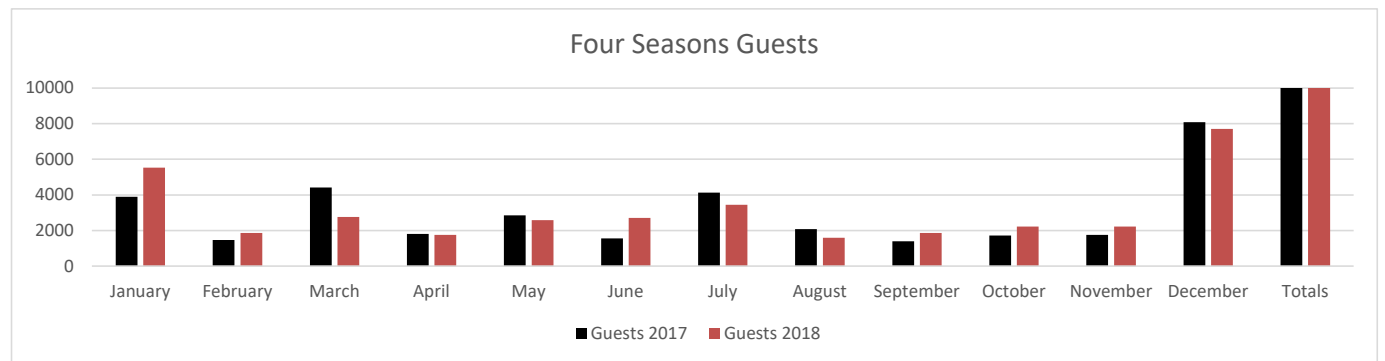

Four Seasons	January	February	March	April	May	June	July	August	September	October	November	December	Totals
Guests 2017	3900	1467	4414	1804	2852	1569	4132	2075	1402	1724	1754	8082	35175
Guests 2018	5533	1861	2762	2207	2577	2705	3453	1598	1875	2218	2230	7711	36286