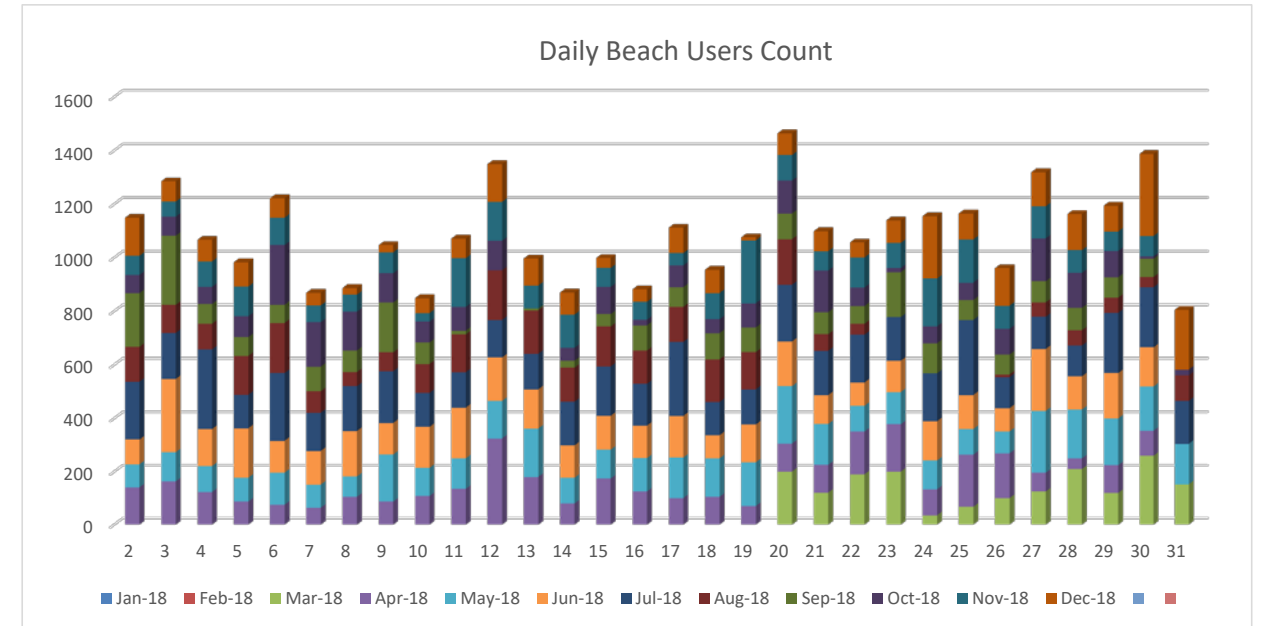

Daily Beach Users Count

DATE	Jan-18	Feb-18	Mar-18	Apr-18	May-18	Jun-18	Jul-18	Aug-18	Sep-18	Oct-18	Nov-18	Dec-18		
1				105	125	97	180	137	76	98	51	45		
2				141	87	93	216	130	201	68	71	142		
3				163	110	274	172	105	258	71	56	76		
4				123	98	139	297	96	74	64	95	81		
5				87	90	186	125	145	70	78	111	91		
6				75	121	120	253	187	68	223	102	73		
7				64	87	127	143	80	92	166	63	47		
8				105	77	171	167	53	80	145	64	25		
9				87	178	118	193	70	187	109	78	27		
10				108	106	154	127	108	80	78	32	56		
11				135	115	190	132	141	14	89	182	73		
12				325	140	162	140	186	0	110	145	141		
13				180	182	146	133	162	7	0	86	101		
14				80	97	122	163	127	26	48	124	83		
15				174	109	127	184	149	46	102	71	37		
16				125	126	122	156	124	94	21	67	47		
17				100	153	156	276	131	74	81	46	95		
18				105	145	87	124	159	98	52	98	87		
19				70	165	142	131	139	92	91	234	12		
20			200	106	214	167	212	170	96	123	95	81		
21			121	105	153	108	165	62	82	156	72	75		
22			190	161	96	87	178	41	67	69	112	56		
23			200	178	120	117	163	n/a	168	15	94	84		
24			35	98	109	147	179	n/a	112	63	179	233		
25			67	197	96	127	280	n/a	75	65	161	97		
26			100	169	82	87	116	10	74	96	87	140		
27			125	71	232	231	120	54	79	160	120	127		
28			210	40	183	124	115	57	84	131	84	135		
29			120	104	176	169	225	57	76	98	73	96		
30			260	94	165	146	225	38	68	9	76	306		
31			152	0	153		160	95		22		223		
TOTAL DAILY	0	0	1780	3675	4090	4243	5450	3013	2618	2701	2929	2992	0	0