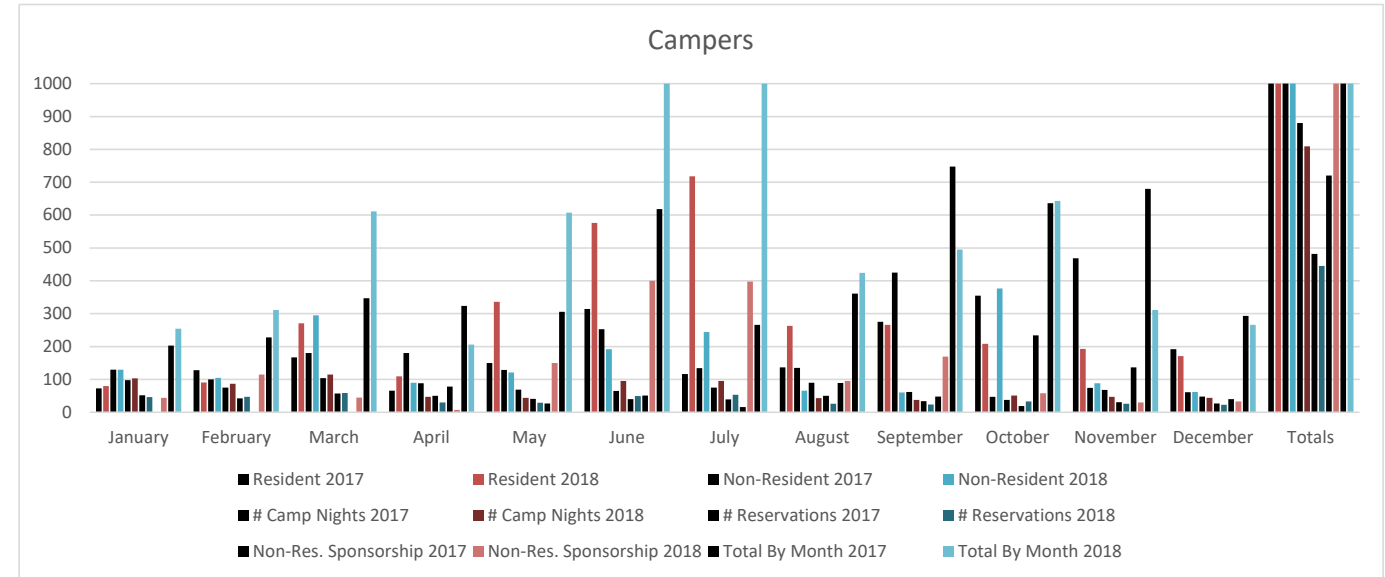

Hulopo'e Beach Park Statistics

Boat Vendor	January	February	March	April	May	June	July	August	September	October	November	December	Total by Vendor
Trilogy 2017	892	581	2424	1727	1508	2715	2534	2379	1533	1435	1181	1720	20629
Trilogy 2018	1947	1738	2344	1763	1793	2627	3083	2158	1176	2701	1387	2035	24752
Expeditions 2017	300	140	306	226	174	144	420	396	444	340	323	300	3513
Expeditions 2018	290	214	717	570	685	769	597	390	347	536	460	392	5967
Paragon 2017	82	209	195	147	121	154	293	228	168	69	158	198	2022
Paragon 2018	130	109	423	269	281	375	323	328	250	225	279	195	3187
Maui-Nui 2017	51	219	85	154	73	136	225	207	117	69	103	124	1563
Maui-Nui 2018	225	77	421	207	262	455	414	226	224	228	173	135	3047
Total By Month 2017	1325	1149	3010	2254	1876	3149	3472	3210	2262	1913	1765	2342	27727
Total By Month 2018	2592	2138	3905	2809	3021	4226	4417	3102	1997	3690	2299	2757	36953

Campers	January	February	March	April	May	June	July	August	September	October	November	December	Totals
Resident 2017	73	128	167	66	150	314	116	137	275	355	469	192	2442
Resident 2018	80	91	271	109	336	576	718	263	266	208	193	171	3282
Non-Resident 2017	130	100	180	180	129	253	134	135	425	47	74	61	1848
Non-Resident 2018	130	105	295	90	121	192	244	66	60	377	88	62	1830
# Camp Nights 2017	98	75	104	88	69	65	75	90	62	38	68	48	880
# Camp Nights 2018	103	87	115	47	44	95	95		38	51	47	44	809
# Reservations 2017	52	42	57	50	41	40	39	50	34	19	31	27	482
# Reservations 2018	46	47	59	30	29	49	53	26	24	33	26	23	445
Non-Res. Sponsorship 2017	0	0	0	78	27	51	16	89	48	234	137	40	720
Non-Res. Sponsorship 2018	44	115	45	7	150	400	398	95	169	58	30	33	1544
Total By Month 2017	203	228	347	324	306	618	266	361	748	636	680	293	5010
Total By Month 2018	254	311	611	206	607	1168	1360	424	495	643	311	266	6656